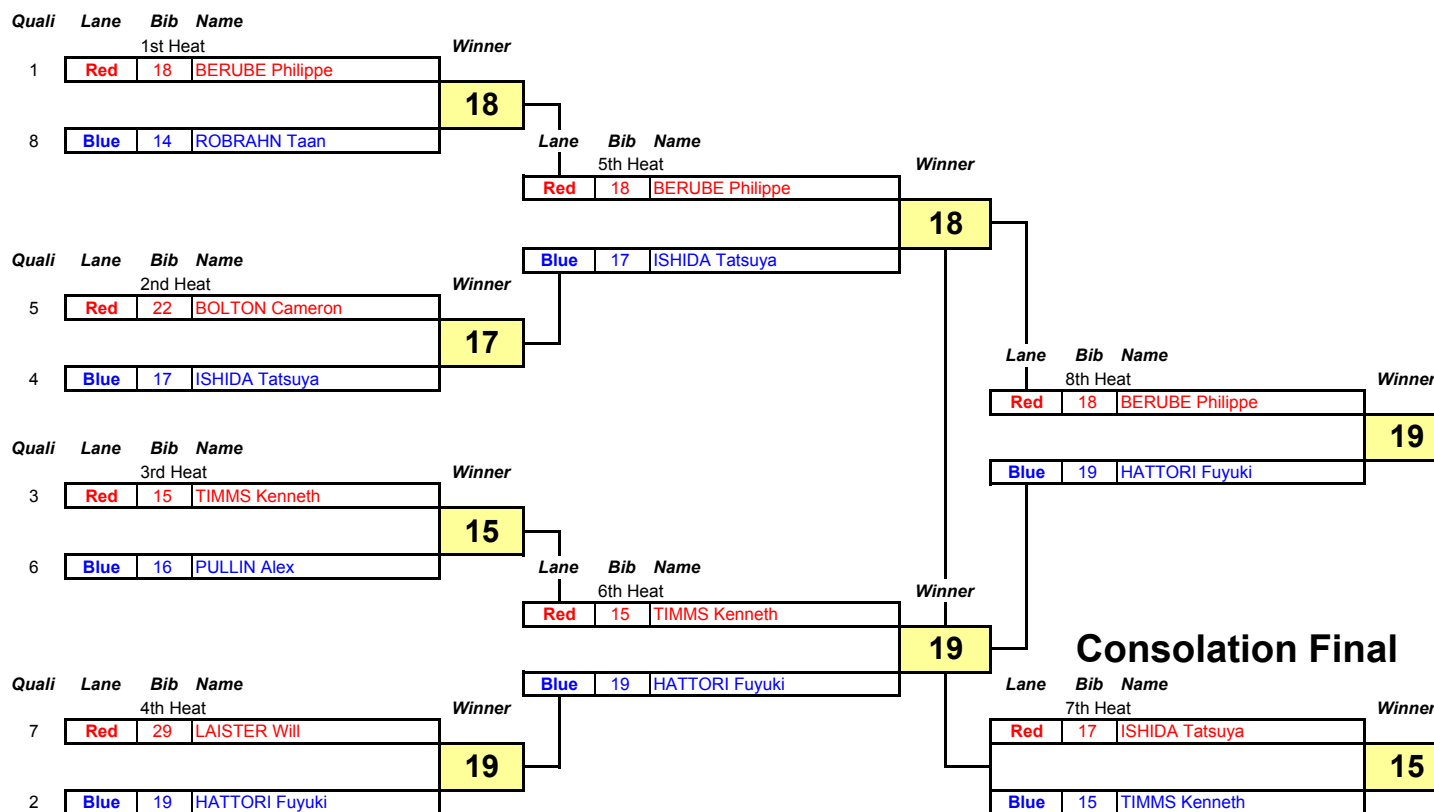

10/08/2007

World Industries - PGS - PRO Men

1/4 Final

Semi Final

Final

Results

Rank	Bib	Name	FIS #	Qualitime
1	19	HATTORI Fuyuki	1670728	
2	18	BERUBE Philippe	1586629	
3	15	TIMMS Kenneth	1723302	
4	17	ISHIDA Tatsuya	1716318	
5	22	BOLTON Cameron	9040077	30.69
6	16	PULLIN Alex	1044987	31.20
7	29	LAISTER Will	9040086	31.69
8	14	ROBRAHN Taan	9040003	32.76

TECHNICAL DATA

COURSE NAME : Little Buller
 START ELEVATION : 1630 m
 FINISH ELEVATION : 1510 m
 VERTICAL DROP : 120 m

START TIME : Qualifying
 : 09:55
 COURSE SETTER : Erioldi Francesco ITA
 NUMBER OF GATES : 25