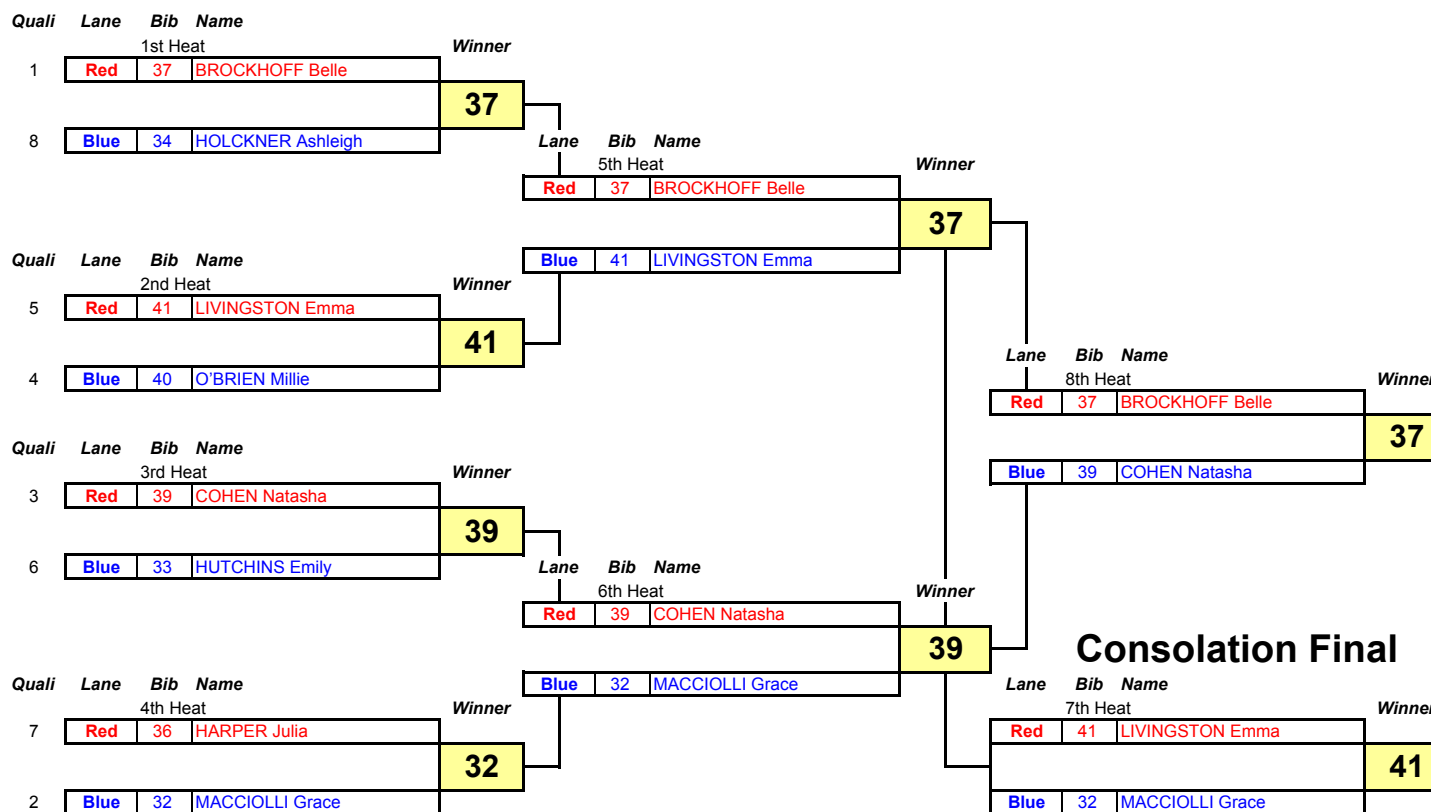

10/08/2007

World Industries - PGS - U14 Girls

1/4 Final

Semi Final

Final

Results

Rank	Bib	Name	FIS #	Qualitime
1	37	BROCKHOFF Belle	0	
2	39	COHEN Natasha	0	
3	41	LIVINGSTON Emma	0	
4	32	MACCIOLLI Grace	0	
5	40	O'BRIEN Millie	0	41.76
6	33	HUTCHINS Emily	0	43.23
7	36	HARPER Julia	0	43.28
8	34	HOLCKNER Ashleigh	0	43.63

TECHNICAL DATA

COURSE NAME : Little Buller
 START ELEVATION : 1630 m
 FINISH ELEVATION : 1510 m
 VERTICAL DROP : 120 m

START TIME : 09:40
 COURSE SETTER : Erioldi Francesco ITA
 NUMBER OF GATES : 25

RESULTS UNDER : www.mtbuller.com.au