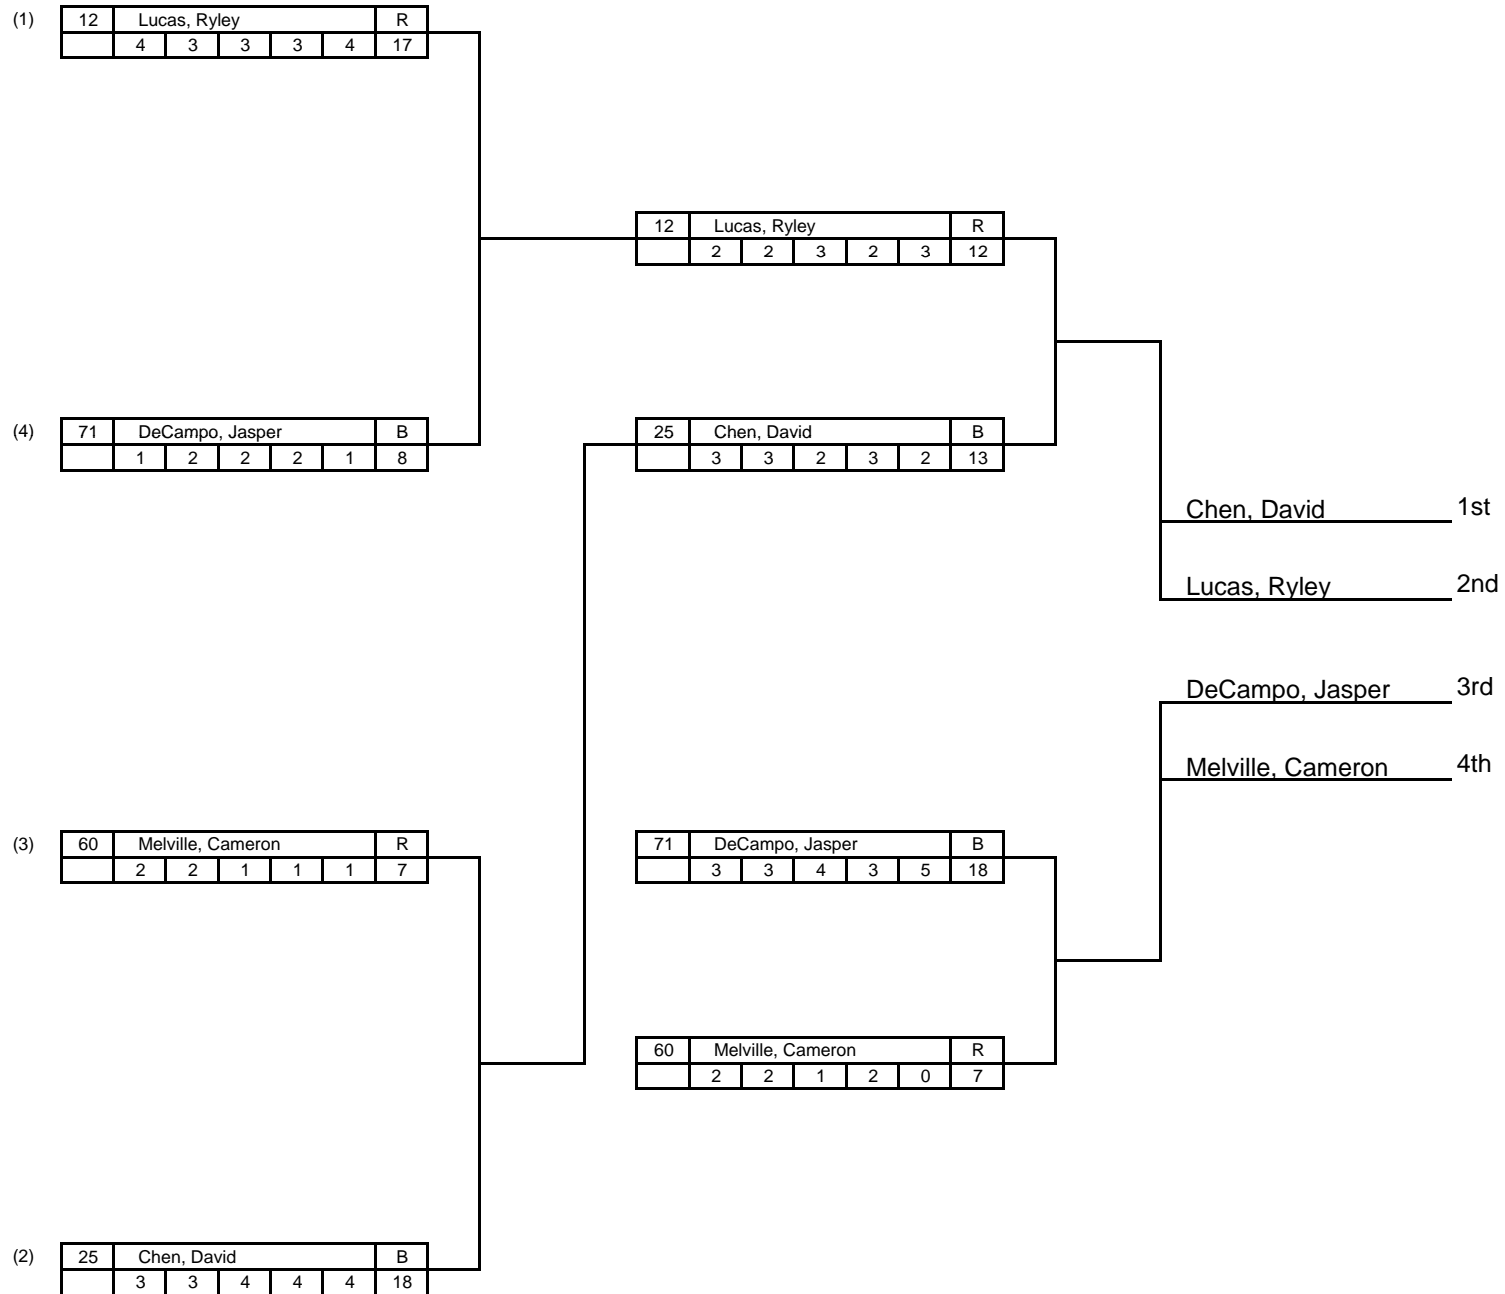

Mens Dual Moguls Finals protocol

★ Heineken® ABOM Mogul Challenge

ABOM Mogul Challenge 2008 - Youth Men

Qualification Run 1 - Men

Officials		Technical specifications		30/08/2008
FIS TD :	Ritchie Date	Name of Slope :	Summit	
Chief of Comp :	Andrew Pattison	Course Length :	270 m	
Chief of course :	Nicole Lewis	Course Width :	15 m	
Head Judge :	Zoe Jaboor	Course Pitch :	27 degrees	
Judge 1 : (T)	Katie Blamey	Start time :	9.45 am	
Judge 2 : (T)	Stuart Aldred	Paceset time :	27.83 Sec	
Judge 3 : (T)	Chris Schwarz			
Judge 4 : (A)	Lauri Lassilla			
Judge 5 : (A)	Jamie Sutton			

	Bib No	Skiers Name	Div	Nat. / Club	FIS Code	Turns				Jump 1			Jump 2			Total			Speed		Total
						J1	J2	J3	Total	Code	DD	J4	J5	Code	DD	J4	J5	Air	Spd	Pnts	
1	12	Lucas, Ryley	Y	TBR		3.0	3.1	3.2	9.30	X	0.61	0.40	0.60	3	1.05	1.20	1.10	1.51	35.55	2.67	13.48
2	25	Chen, David	Y	TBR		2.7	2.5	2.7	7.90	S	0.61	1.40	1.40	X	0.61	1.30	1.30	1.65	35.78	2.57	12.12
3	60	Melville, Cameron	Y	PBWSC		3.4	3.2	3.4	10.00	TS	0.79	1.00	1.10	S	0.61	1.40	1.50	1.71	40.99	0.32	12.03
4	71	DeCampo, Jasper	Y	TBR		2.7	2.3	2.6	7.60	S	0.61	1.00	0.90	D	0.62	1.20	1.20	1.32	36.40	2.30	11.22
5	26	Tyler, Ben	Y	MBRC		2.4	2.4	1.9	6.70	S	0.61	1.30	0.90	X	0.61	1.20	1.40	1.46	35.91	2.51	10.67
6	13	Davies, Cameron	Y	TBR		1.9	1.5	1.9	5.30	X	0.61	1.40	1.40	3	1.05	1.50	1.60	2.48	38.48	1.40	9.18
7	5	Biesse-Fitton, Zach	Y	TBR		2.5	2.4	2.6	7.50	S	0.61	0.70	0.70	T	0.57	1.00	1.00	1.00	40.76	0.42	8.92
8	70	Rothfield, Ben	Y	TBR		1.4	1.3	1.6	4.30	S	0.61	0.90	1.20	3	1.05	1.40	1.40	2.11	44.56	0.00	6.41
9	77	Lock, Jules	Y	TBR		1.6	1.5	1.2	4.30	3	1.05	0.60	0.80	TT	0.75	1.00	1.20	1.56	43.05	0.00	5.86
10	68	Hendy, Christian	Y	TBR		1.2	0.8	0.9	2.90	S	0.61	1.30	1.70	TS	0.79	1.10	1.20	1.82	49.69	0.00	4.72

bolle
teambuller.com

mt. Buller
www.mtbuller.com.au

ABOM
HOTEL APARTMENTS CAFE BISTRO

Heineken
meet you there