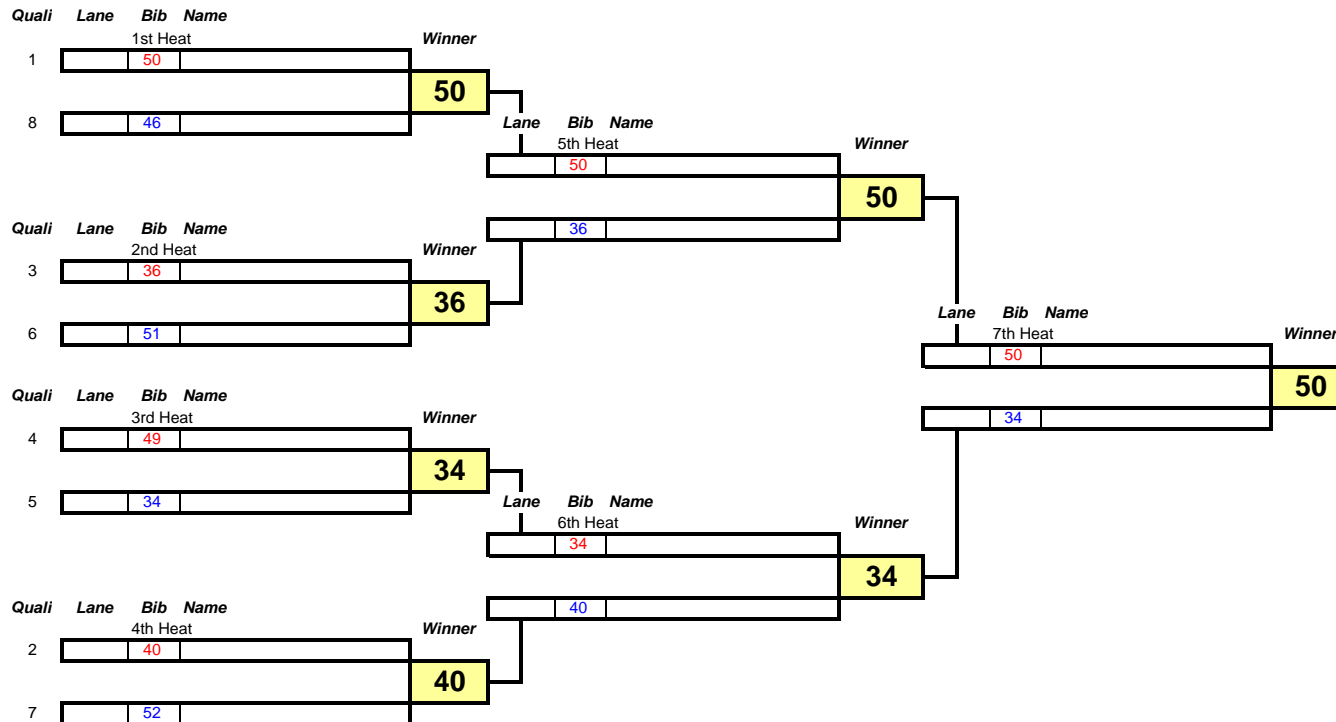

Race & Events Department

King of the Mountain SX

Alpin Children 0 Female

1/4 Final

Semi Final

Final

Results

Rank	Bib	Name	Qualitime
1	50	MAHON Sophie	35.11
2	34	BJARNASON Anja	38.37
3	40	ELLIOT Olivia	37.61
4	36	CLIFT Chloe	38.02
5	49	LAU Claudia	38.06
6	51	OCALLAGHAN Claudia	39.23
7	52	RIZIO Catie	41.92
8	46	KENT Emma	42.07