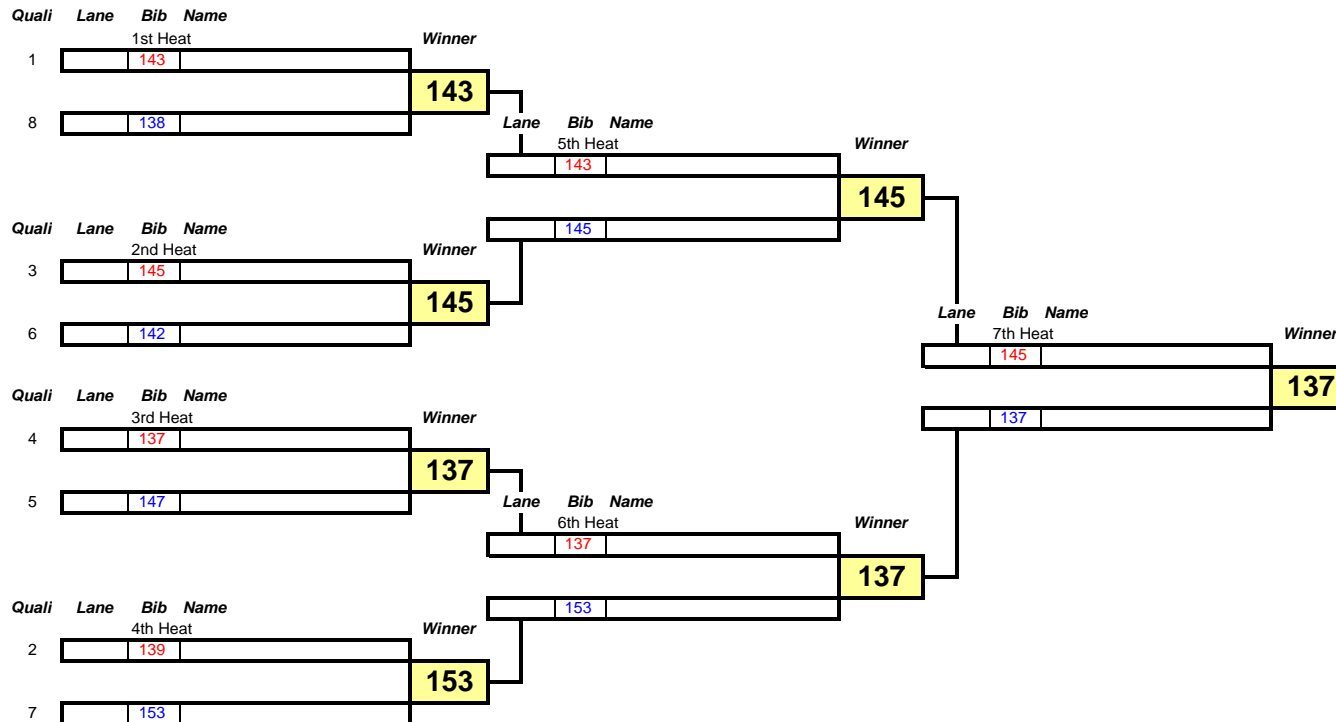

Race & Events Department

King of the Mountain SX

Alpin Children 2 Female

1/4 Final

Semi Final

Final

Results

Rank	Bib	Name	Qualitime
1	137	HONAN Georgia	34.91
2	145	OATES Harriet	34.35
3	143	LEIGH Samantha	34.09
4	153	ANGLES Elie-Mae	36.03
5	139	HUGHES Tayla	34.13
6	147	SHEARMAN Sydney	34.98
7	142	KLEIN Jess	35.48
8	138	HOWIE Ally	36.92