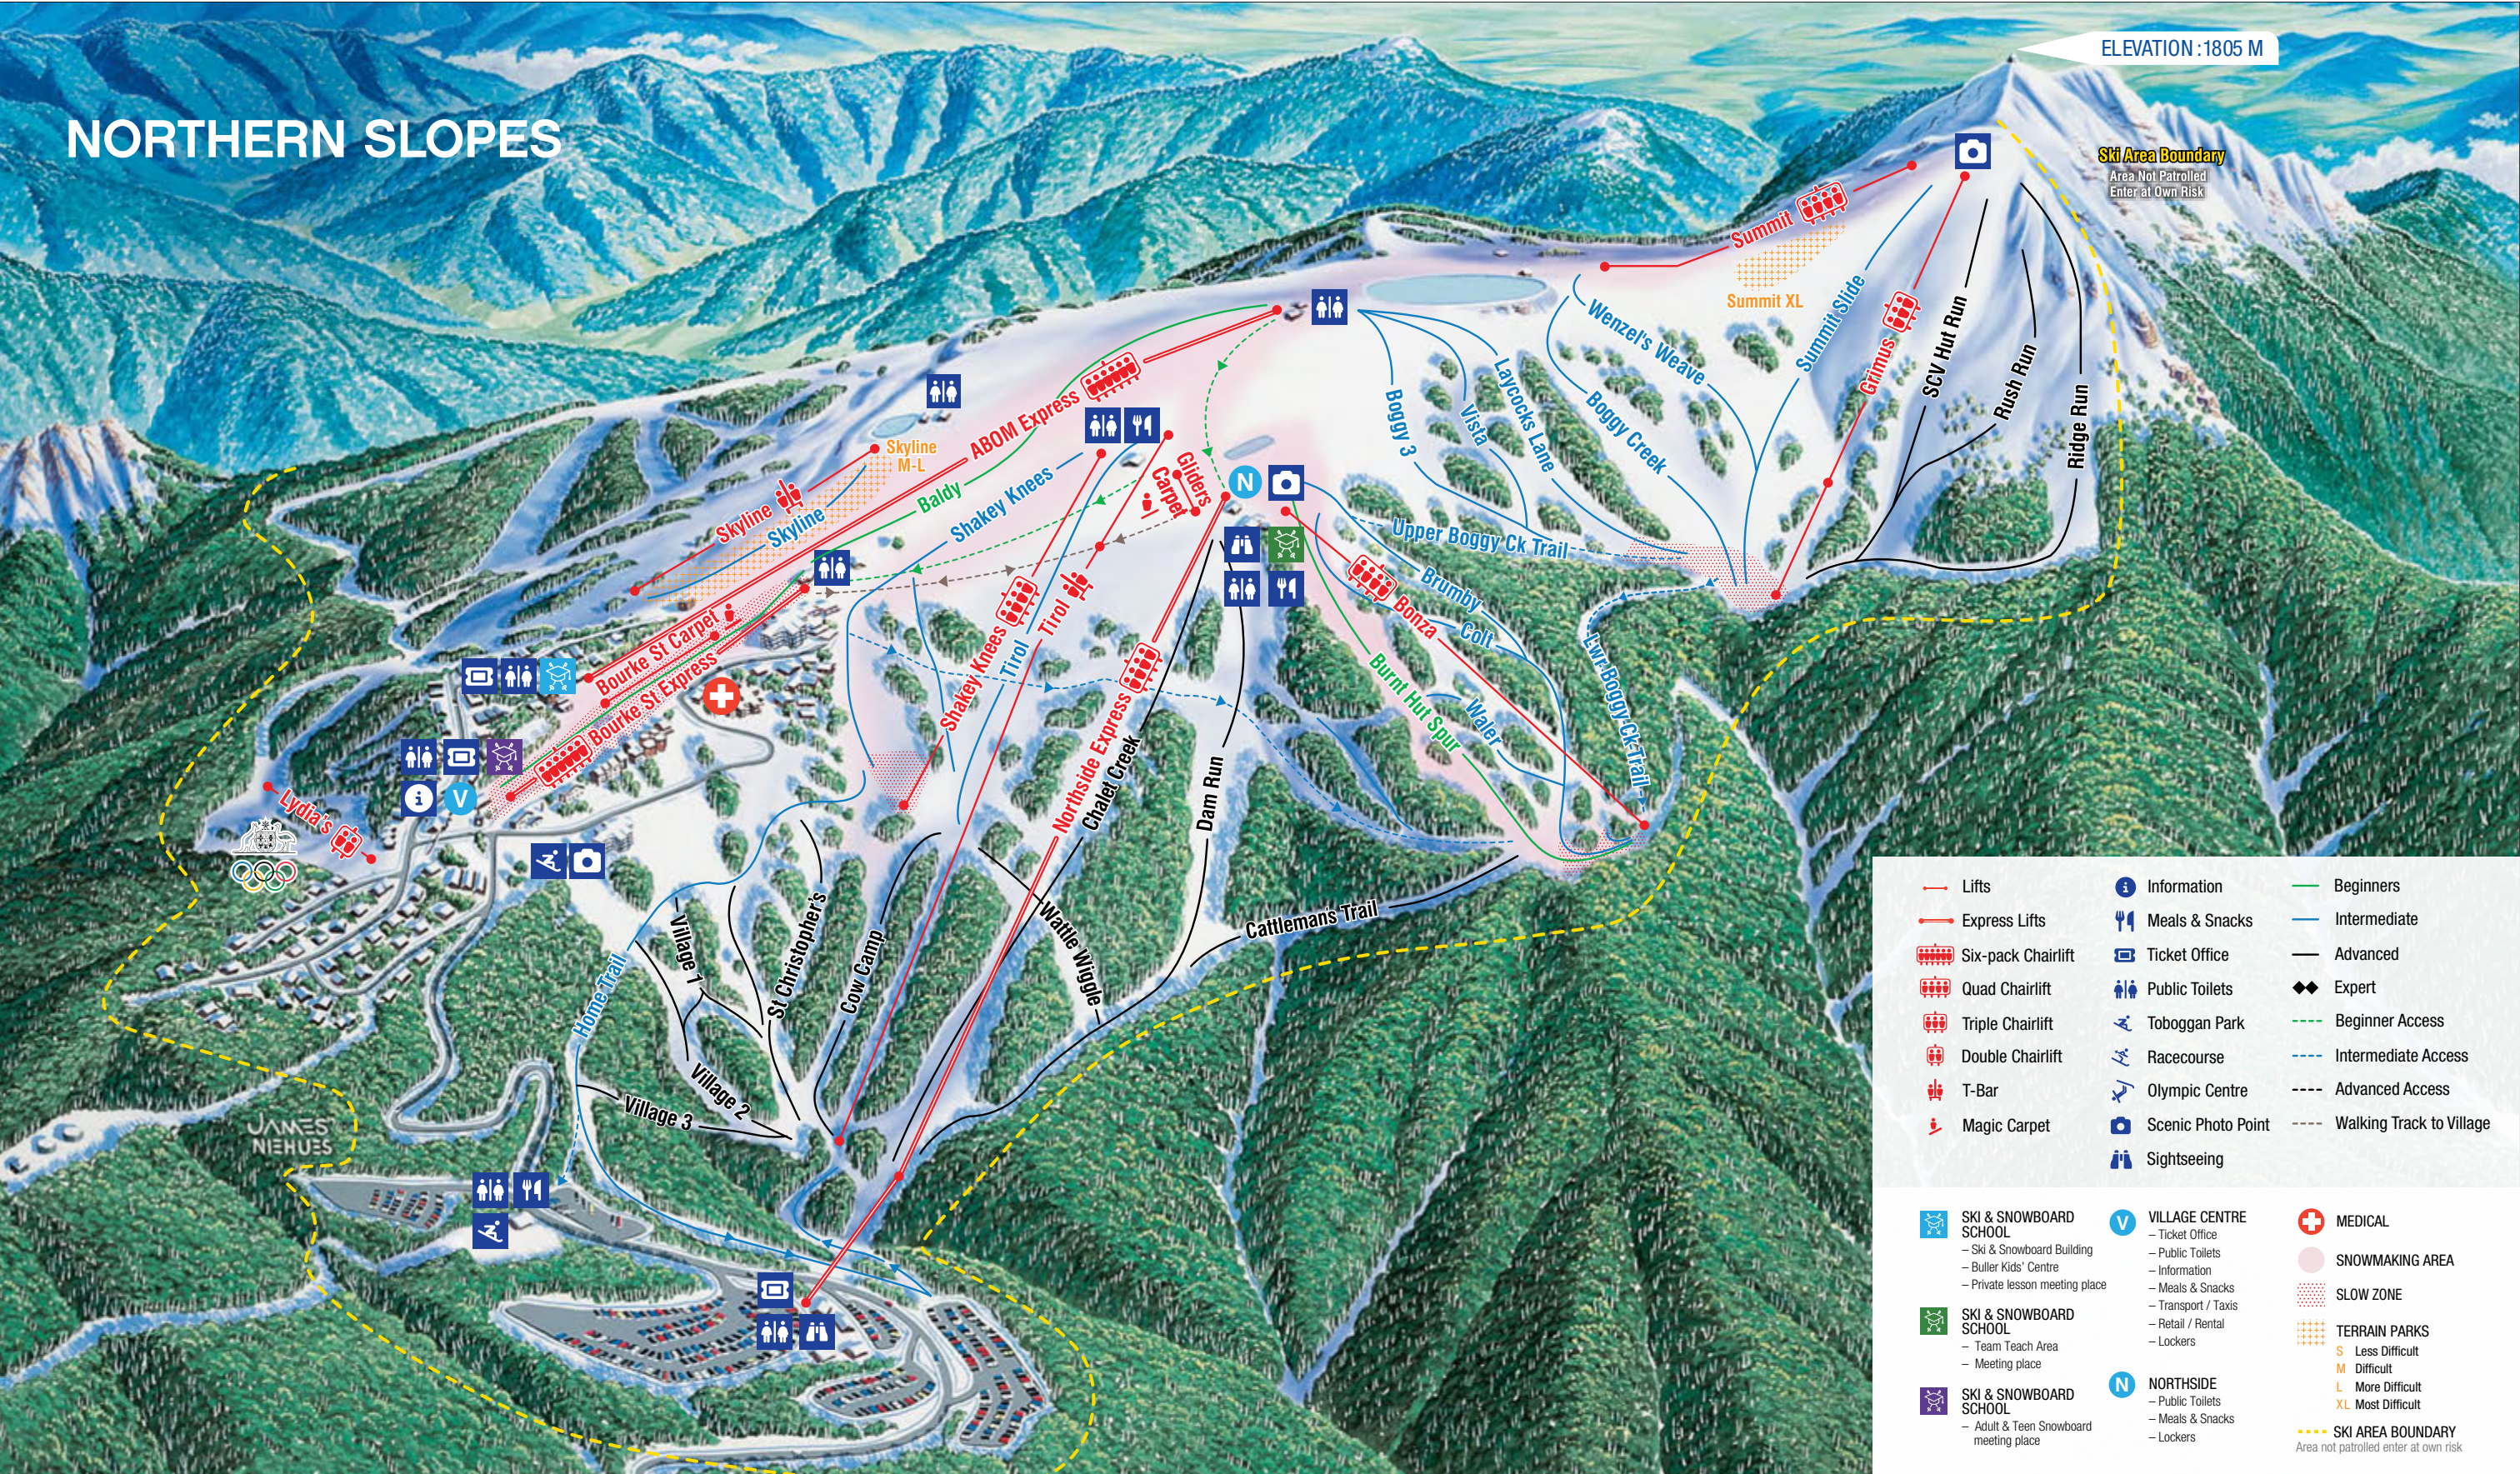

NORTHERN SLOPES

ELEVATION : 1805 M

Ski Area Boundary
Area Not Patrolled
Enter at Own Risk

Lifts	Information	Beginners
Express Lifts	Meals & Snacks	Intermediate
Six-pack Chairlift	Ticket Office	Advanced
Quad Chairlift	Public Toilets	Expert
Triple Chairlift	Toboggan Park	Beginner Access
Double Chairlift	Racecourse	Intermediate Access
T-Bar	Olympic Centre	Advanced Access
Magic Carpet	Scenic Photo Point	Walking Track to Village
	Sightseeing	
SKI & SNOWBOARD SCHOOL - Ski & Snowboard Building - Buller Kids' Centre - Private lesson meeting place	VILLAGE CENTRE - Ticket Office - Public Toilets - Information - Meals & Snacks - Transport / Taxis - Retail / Rental - Lockers	MEDICAL
SKI & SNOWBOARD SCHOOL - Team Teach Area - Meeting place		SNOWMAKING AREA
SKI & SNOWBOARD SCHOOL - Adult & Teen Snowboard meeting place	NORTHSIDE - Public Toilets - Meals & Snacks - Lockers	SLOW ZONE
		TERRAIN PARKS S Less Difficult M Difficult L More Difficult XL Most Difficult
		SKI AREA BOUNDARY Area not patrolled enter at own risk