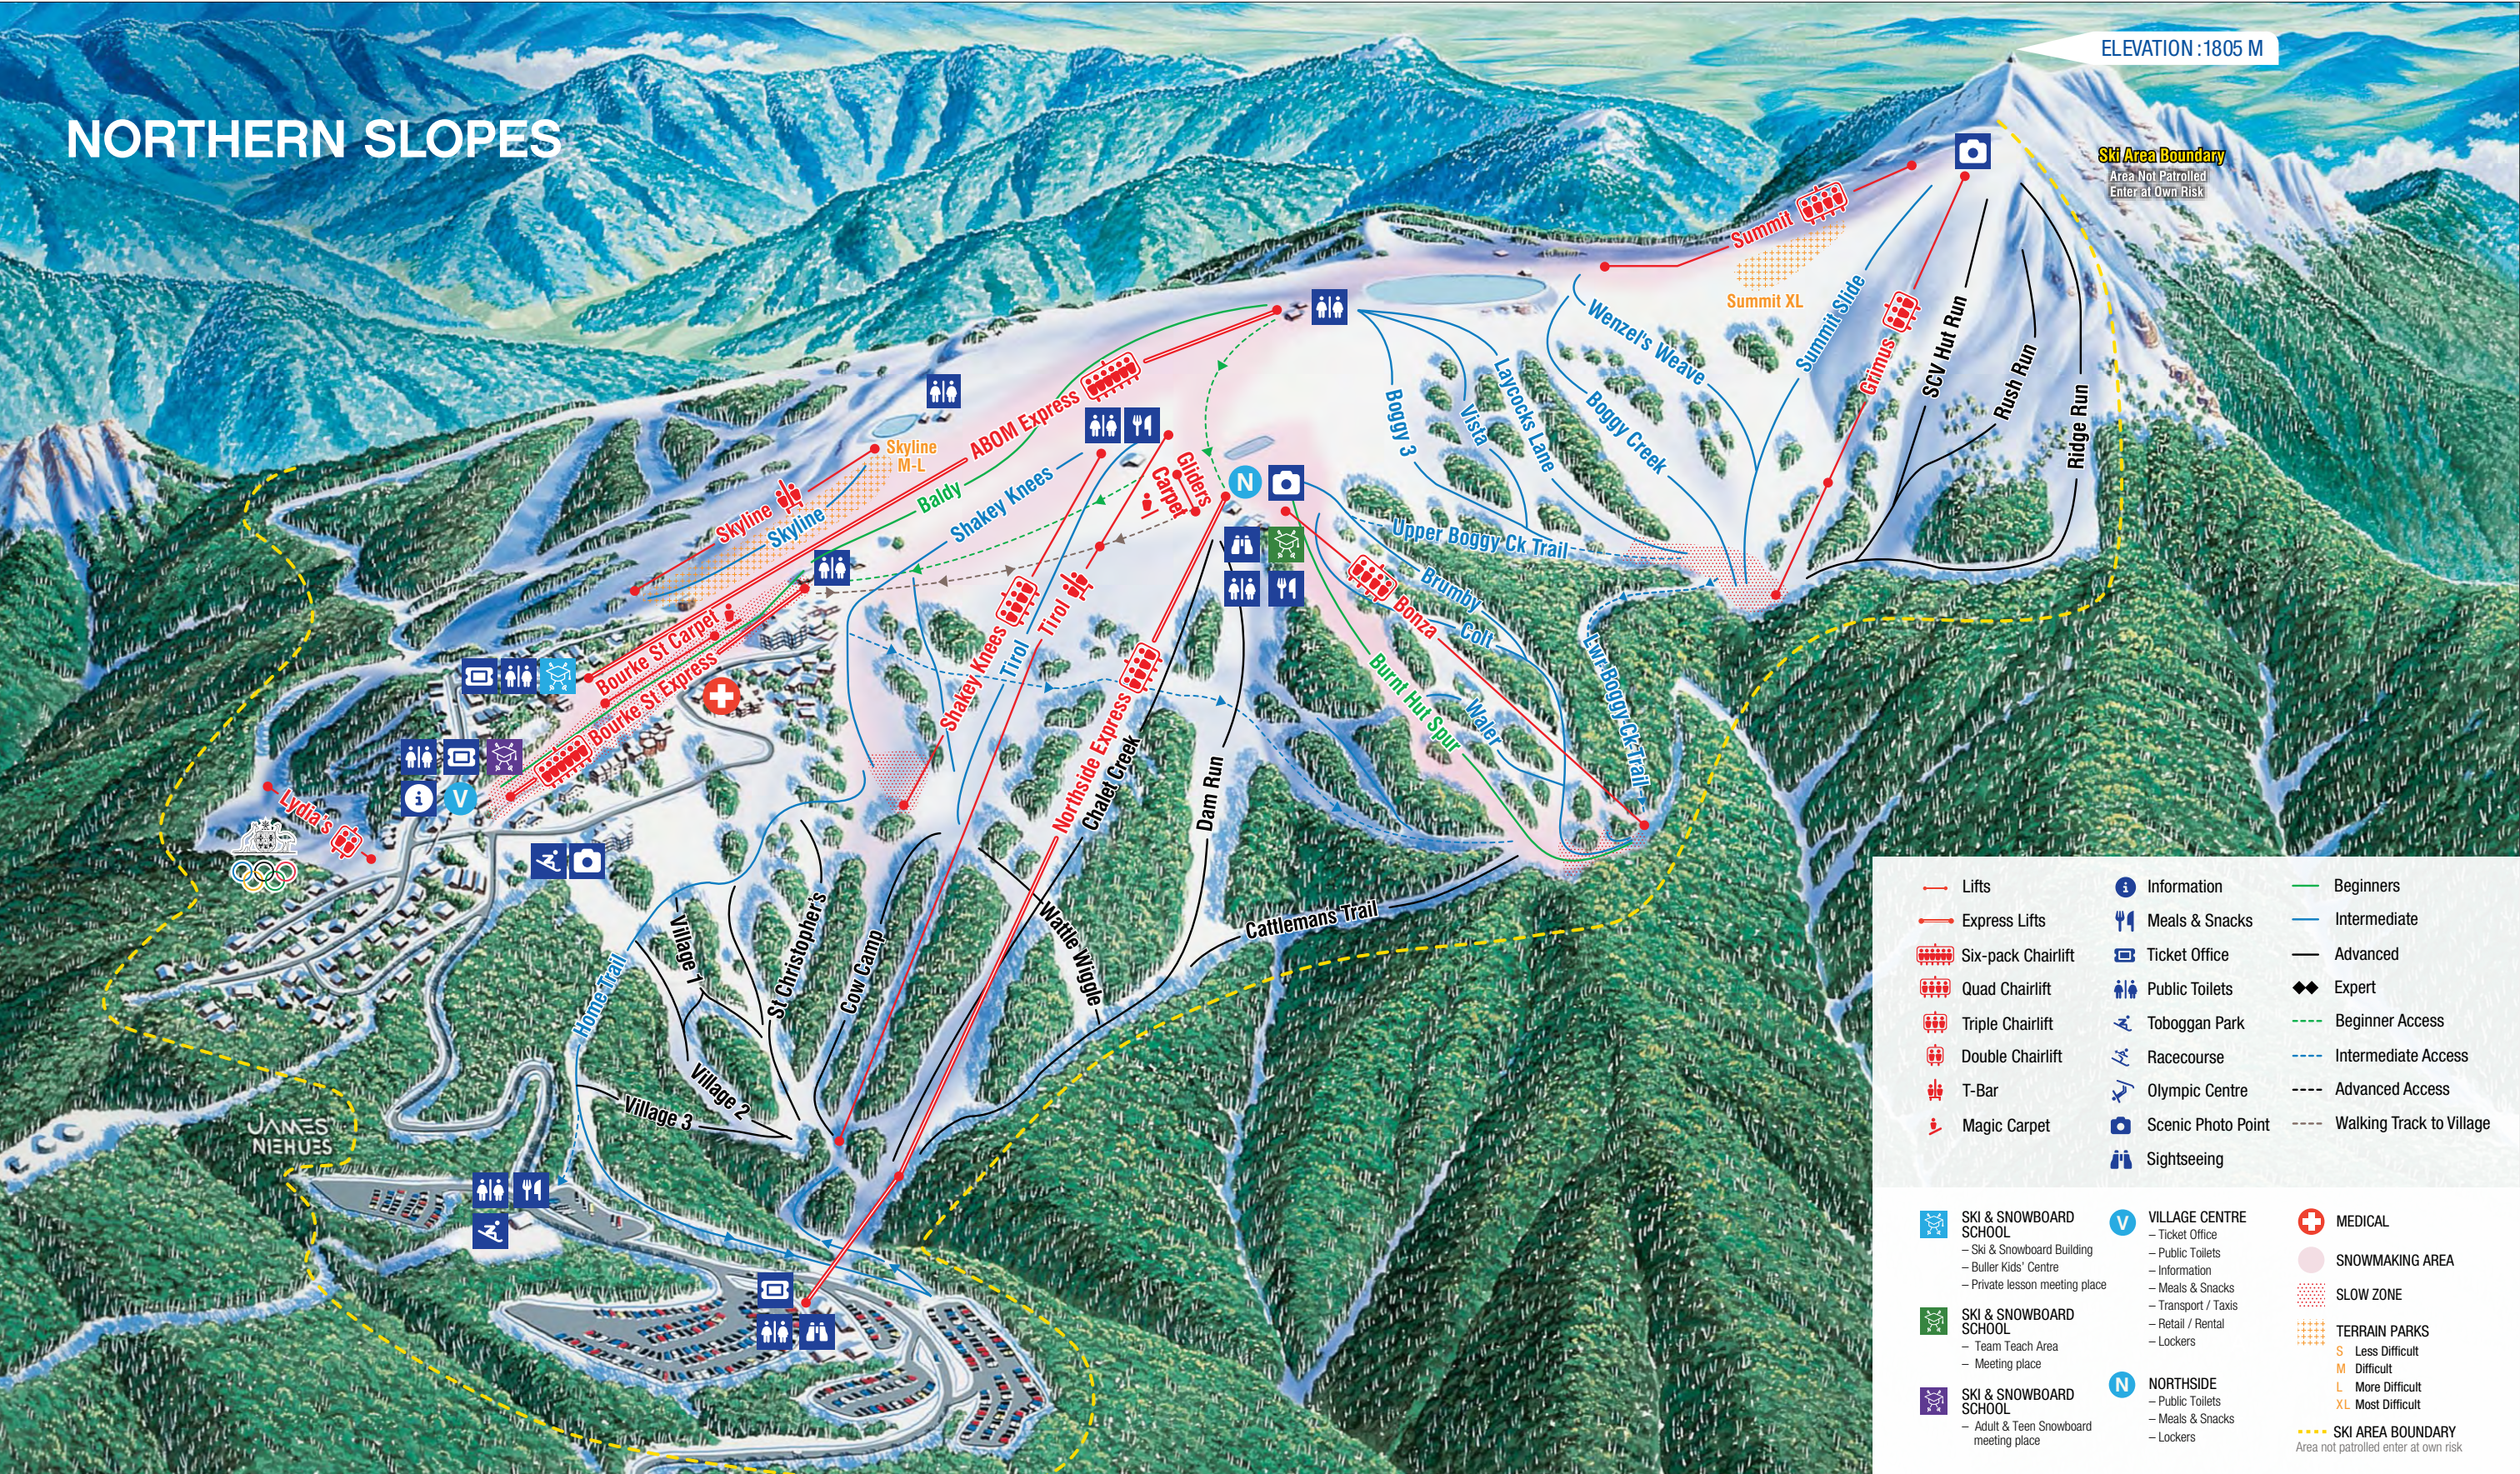

Summit

Summit XL

Howqua

Koflers

Chute

Boomerang

Family Run

Cross Cut

Zwier's Zig Zag

Outer Edge

Thulke's

Powder Keg

Robin's

Wombat Mid Rd

Wombat Bottom Rd

Burn Run

Whiskey Creek Trail

Little Buller Spur

Bloody Hell

Potters Lane

Rough Cut

Boulders

Lower Men's

Women's Downhill

Poma Line

Sun Valley

NORTHERN SLOPES

ELEVATION : 1805 M

Ski Area Boundary
Area Not Patrolled
Enter at Own Risk

Lifts	Information	Beginners
Express Lifts	Meals & Snacks	Intermediate
Six-pack Chairlift	Ticket Office	Advanced
Quad Chairlift	Public Toilets	Expert
Triple Chairlift	Toboggan Park	Beginner Access
Double Chairlift	Racecourse	Intermediate Access
T-Bar	Olympic Centre	Advanced Access
Magic Carpet	Scenic Photo Point	Walking Track to Village
	Sightseeing	
SKI & SNOWBOARD SCHOOL - Ski & Snowboard Building - Buller Kids' Centre - Private lesson meeting place	VILLAGE CENTRE - Ticket Office - Public Toilets - Information - Meals & Snacks - Transport / Taxis - Retail / Rental - Lockers	MEDICAL
SKI & SNOWBOARD SCHOOL - Team Teach Area - Meeting place		SNOWMAKING AREA
SKI & SNOWBOARD SCHOOL - Adult & Teen Snowboard meeting place	NORTHSIDE - Public Toilets - Meals & Snacks - Lockers	SLOW ZONE
		TERRAIN PARKS S Less Difficult M Difficult L More Difficult XL Most Difficult
		SKI AREA BOUNDARY Area not patrolled enter at own risk